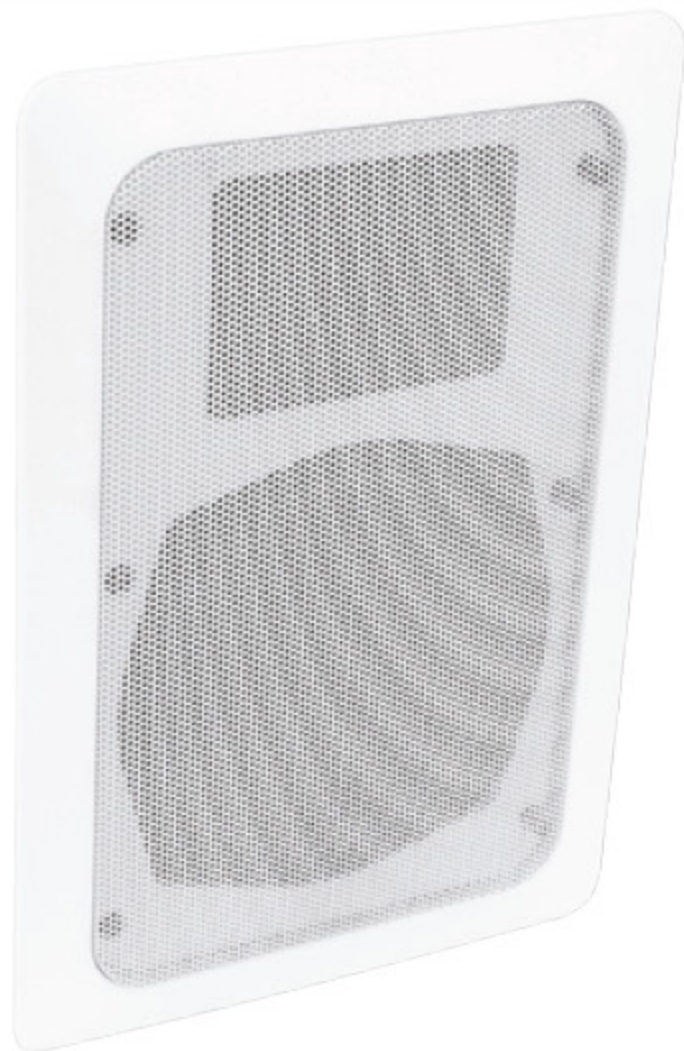

OMNITRONIC CSS Ceiling speaker

2-way system

3 power taps

For indoor PA systems

No. 80710330..... CSS-5

No. 80710340..... CSS-6

No. 80710350..... CSS-8

- 2-way system with 13 cm woofer (5") and 1.5 cm tweeter (0.5")
- 100 V transformer with 3 power taps
- Easy installation with clips
- Plastic housing with metal grille in white
- For amplifying systems in indoor PA systems