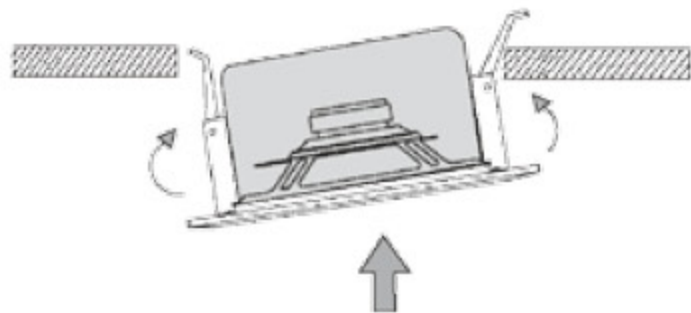

OMNITRONIC CSE Ceiling speaker

- + 1-way system
- + Full range speaker
- + For indoor PA systems

+ No. 80710240	CSE-5
+ No. 80710241	CSE-6
+ No. 80710242	CSE-8

- Full-range speaker
- 100 V transformer with 2 power taps
- Easy mounting, similar to standard flush-mount lights
- Plastic housing (ABS) with metal grille in white
- For speech and background music in indoor PA systems