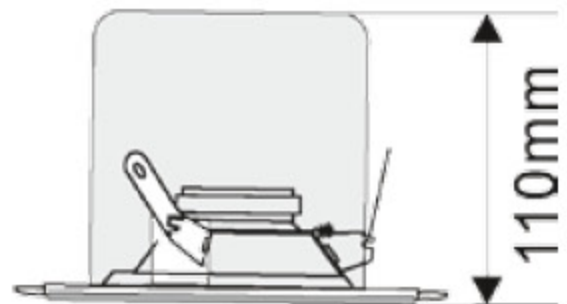

OMNITRONIC CSC Ceiling speaker

1-way system

Full range speaker

Safety version with firedome

No. 80710260..... CSC-4

No. 80710280..... CSC-6

- Full-range speaker
- 100 V transformer with 2 power taps
- Metal firedome for safety in case of fire
- Easy mounting, similar to standard flush-mount lights
- For amplifying systems in indoor PA systems