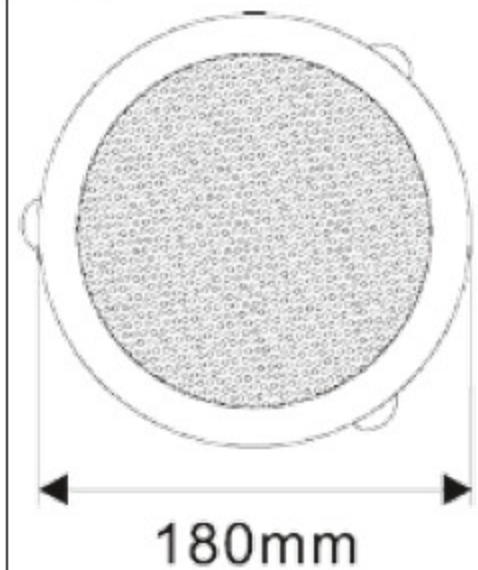

OMNITRONIC CSC Ceiling speaker

1-way system

Full range speaker

Safety version with firedome

No. 80710260..... CSC-4

No. 80710280..... CSC-6

- Full-range speaker
- 100 V transformer with 2 power taps
- Metal firedome for safety in case of fire
- Easy mounting, similar to standard flush-mount lights
- For amplifying systems in indoor PA systems