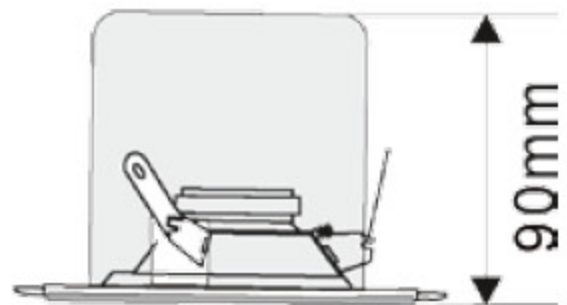

OMNITRONIC CSC Ceiling speaker

1-way system

Full range speaker

Safety version with firedome

No. 80710260..... CSC-4

No. 80710280..... CSC-6

- Full-range speaker
- 100 V transformer with 2 power taps
- Metal firedome for safety in case of fire
- Easy mounting, similar to standard flush-mount lights
- For amplifying systems in indoor PA systems

CSC-4

CSC-6