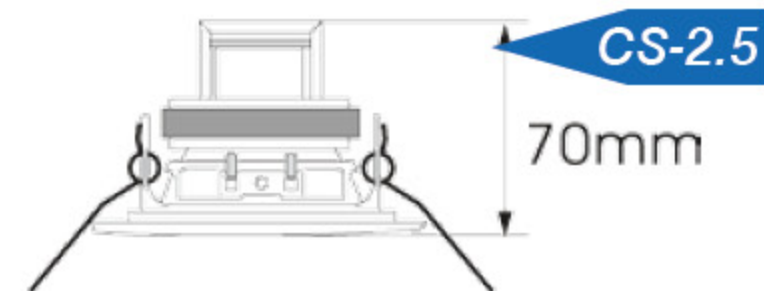

OMNITRONIC CS Ceiling speaker

1-way system
Full range speaker
For indoor PA systems

- + No. 80710201 CS-2.5S black
- + No. 80710202 CS-2.5W white
- No. 80710203 CS-2.5G gold
- No. 80710204 CS-2.5C silver
- No. 80710205 CS-4S black
- No. 80710206 CS-4W white
- No. 80710207 CS-4G gold
- No. 80710208 CS-4C silver

- Full-range speaker • 100 V transformer with 2 power taps • Easy mounting, similar to standard flush-mount lights
- For speech and background music in indoor PA systems
- Cover with metal grille available in black, white, gold and silver

Φ100mm

Φ135 mm